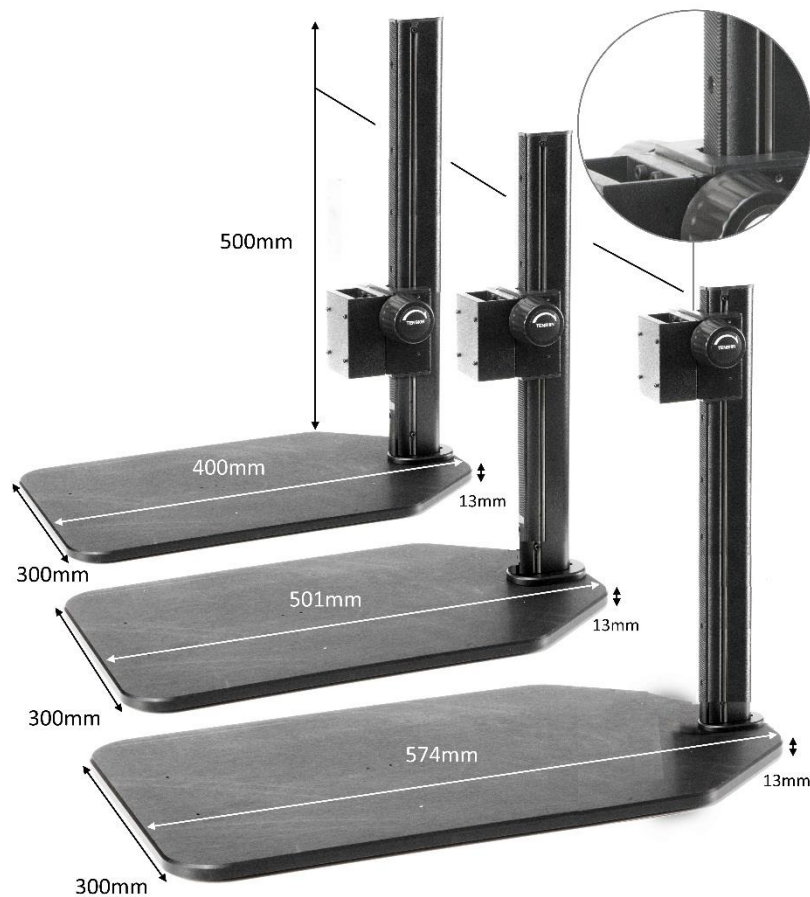

Inspex Track Stand with Focus Block

AI 100-020, 019, 028

Features
High Quality Aluminium Base
Base Reduces Vibration
Focus Block can travel full length of post
Focus Block allows Fine Focus Adjustment
Works with Inspex HD Vesa and Vista HD
Weights: 4.4Kg, 5.3Kg, 6Kg