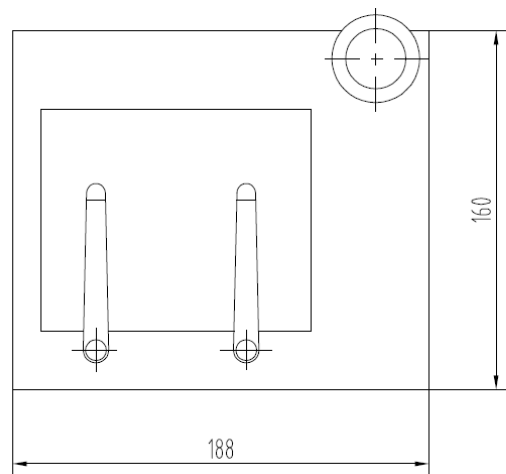

X-Y Stage for Backlight with Scale

AI 100-011

Features

XY Control with Dual Knob
Clamps for securing slides or other objects
Transparent Stage for Backlight
Metric Scale

Dimensions (L x W x H, CM)

16 x 18.8 x 6.4

Moving Range (mm)

X: 76, Y: 65

Weight

1.7 Kg

Warranty

1 Year

Ash Technologies Ltd.

B5, M7 Business Park,
Naas, Co. Kildare,
Ireland