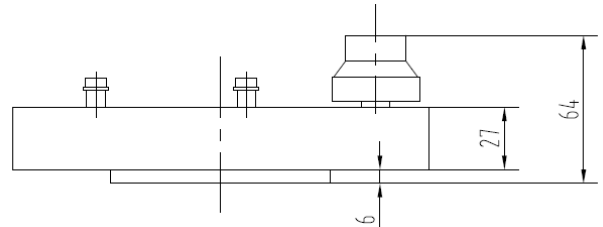

X-Y Stage for Backlight with Scale

AI 100-011

Features

XY Control with Dual Knob
Clamps for securing slides or other objects
Transparent Stage for Backlight
Metric Scale

Dimensions (L x W x H, CM)

16 x 18.8 x 6.4

Moving Range (mm)

X: 76, Y: 65

Weight

1.7 Kg

Warranty

1 Year

Ash Technologies Ltd.

B5, M7 Business Park,
Naas, Co. Kildare,
Ireland