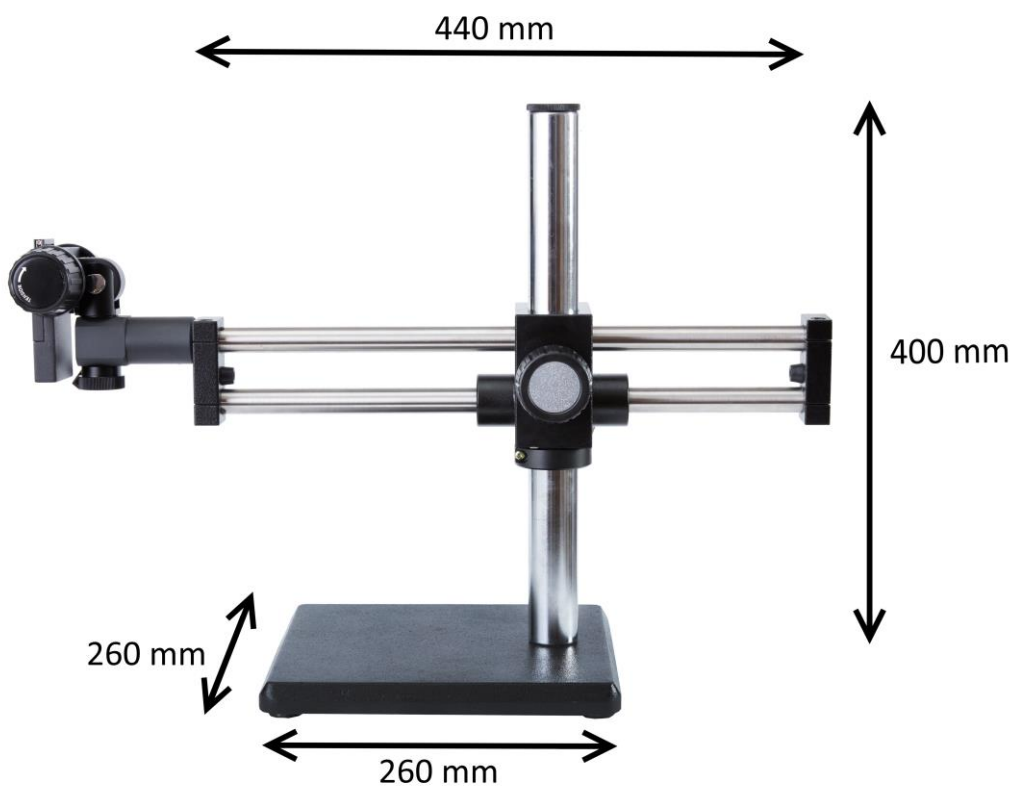

Dual Arm Boom Stand

AI 100 - 038

Features
Dual Arm Boom Stand with extended reach for viewing large areas
Focus block included
Available with base or bench clamp
Weight: 18 KG (base) , 11 KG (bench clamp)